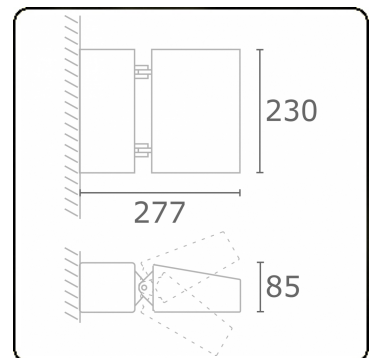

**Murro-2**  
06.12290-9906

**Fixture details**

Mounting	Wall
Light emission	Direct
Fitting cover	Glass
Protection rate	IP 20
Housing	Aluminium
Finish	RAL 9006 white aluminium textured
Certificates	CE, ISO 9001

**Electric details**

Protection class	I
Supply	230V
Control gear box	Current driver

**Lamp details**

Lamptype	LED 3000K
Wattage	24W
Gross luminous flux	2440
Luminaire power	29W
Number	1
Lifetime LED module	L80/B10 = 50000h
Color tolerance	MacAdam 3
CRI	85

**Photometric details**

CIE Fluxcode	53 83 97 99 73
--------------	----------------

**Remarks**

direct light output

**ENERGY**

Verrijgbaar op aanvraag.

Disponible sur demande.

Available on request.