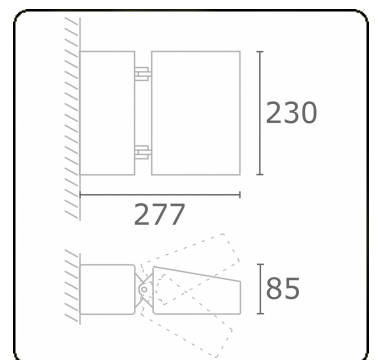

**Murro-2**  
06.12293-9905

**Fixture details**

Mounting	Wall
Light emission	Direct
Fitting cover	Glass
Protection rate	IP 20
Housing	Aluminium
Finish	RAL 9011 graphite black textured
Certificates	CE, ISO 9001

**Electric details**

Protection class	I
Supply	230V
Control gear box	Current driver

**Lamp details**

Lamptype	LED 4000K
Wattage	24W
Gross luminous flux	2560
Luminaire power	29W
Number	1
Lifetime LED module	L80/B10 = 50000h
Color tolerance	MacAdam 3
CRI	85

**Photometric details**

CIE Fluxcode	53 83 97 99 73
--------------	----------------

**Remarks**

direct light output

**ENERGY**

Verrijgbaar op aanvraag.

Disponible sur demande.

Available on request.