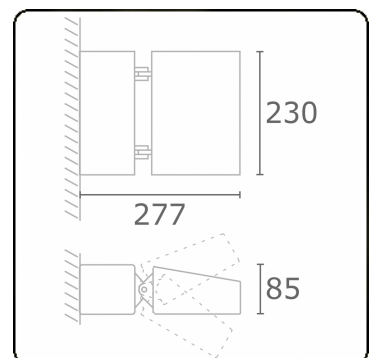

Photometric details

CIE Fluxcode	53 83 97 99 73

Remarks

direct light output

ENERGY

Verkrijgbaar op aanvraag.

Disponible sur demande.

Available on request.

Auf Anfrage.

WXYZ
kWh/1000h

MULTILINE®

2019/2015