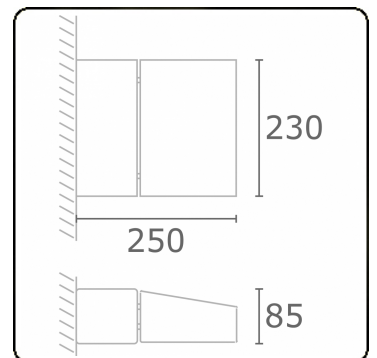

Photometric details

CIE Fluxcode	53 83 97 99 73

Remarks

direct light output

ENERGY

Verkrijgbaar op aanvraag.

Disponible sur demande.

Available on request.

Auf Anfrage.

WXYZ
kWh/1000h

MULTILINE®

2019/2015