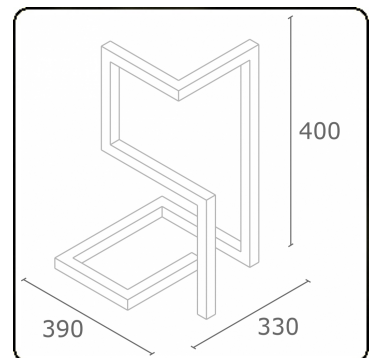

M1-E
35.14014-9910

Fixture details

Mounting	Ground
Light emission	Direct
Fitting cover	satin diffusor
Protection rate	IP 65
Housing	Aluminium
Finish	RAL 9016 traffic white textured
Certificates	CE, ISO 9001

Photometric details

CIE Fluxcode	49 80 96 100 66
--------------	-----------------

Dimensions

A	390 mm
B	400 mm
C	330 mm

ENERGY

Verrijgbaar op aanvraag.

Disponible sur demande.

Available on request.