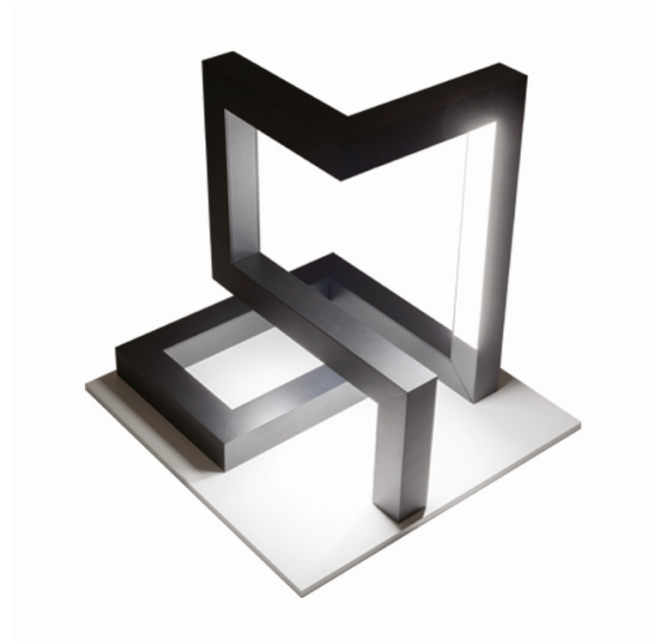

M1-E
35.14014-9910

Fixture details

Mounting	Ground
Light emission	Direct
Fitting cover	satin diffusor
Protection rate	IP 65
Housing	Aluminium
Finish	RAL 9016 traffic white textured
Certificates	CE, ISO 9001

Electric details

Protection class	I
Supply	230V
Control gear box	Current driver

Lamp details

Lamptype	LED 4000K
Wattage	14,4W
Gross luminous flux	1200
Luminaire power	15,8W
Number	1
Lifetime LED module	L80/B10 = 30000h
Color tolerance	MacAdam 3
CRI	80

Photometric details

CIE Fluxcode	49 80 96 100 66
--------------	-----------------

Dimensions

A	390 mm
B	400 mm
C	330 mm

ENERGY

Verrijgbaar op aanvraag.

Disponible sur demande.

Available on request.