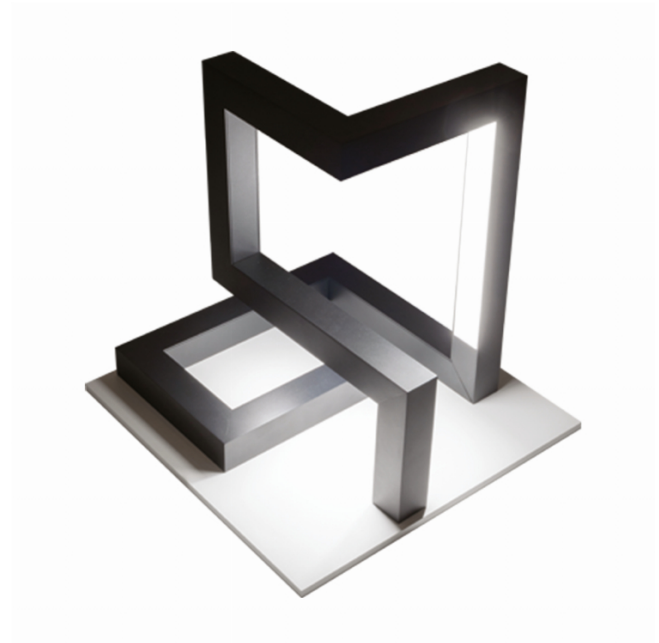

M1-E
35.14013-9910

Fixture details

Mounting	Ground
Light emission	Direct
Fitting cover	satin diffusor
Protection rate	IP 65
Housing	Aluminium
Finish	RAL 9016 traffic white textured
Certificates	CE, ISO 9001

Electric details

Protection class	I
Supply	230V
Control gear box	Current driver

Lamp details

Lamptype	LED 3000K
Wattage	14,4W
Gross luminous flux	1120
Luminaire power	15,8W
Number	1
Lifetime LED module	L80/B10 = 30000h
Color tolerance	MacAdam 3
CRI	80

Photometric details

CIE Fluxcode	49 80 96 100 66

ENERGY

Verrijgbaar op aanvraag.

Disponible sur demande.

Available on request.

Auf Anfrage.

WXYZ
kWh/1000h

MULTILINE®

2019/2015