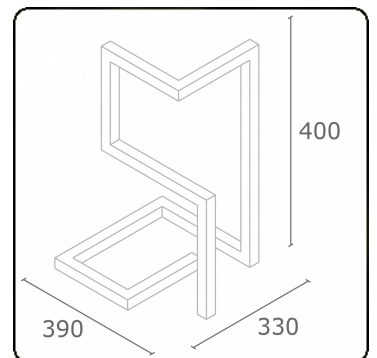

M1-E
35.14013-9910

Fixture details

Mounting	Ground
Light emission	Direct
Fitting cover	satin diffusor
Protection rate	IP 65
Housing	Aluminium
Finish	RAL 9016 traffic white textured
Certificates	CE, ISO 9001

Electric details

Protection class	I
Supply	230V
Control gear box	Current driver

Lamp details

Lamptype	LED 3000K
Wattage	14,4W
Gross luminous flux	1120
Luminaire power	15,8W
Number	1
Lifetime LED module	L80/B10 = 30000h
Color tolerance	MacAdam 3
CRI	80

Photometric details

CIE Fluxcode	49 80 96 100 66

ENERGY

Verrijgbaar op aanvraag.

Disponible sur demande.

Available on request.

Auf Anfrage.

WXYZ
kWh/1000h

MULTILINE®

2019/2015