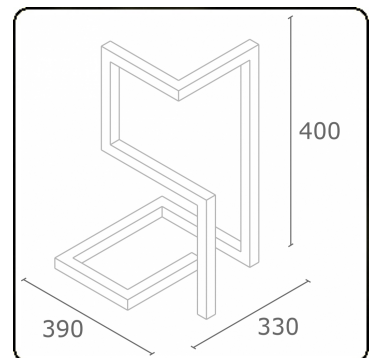

M1-E
35.14014-9906

Fixture details

Mounting	Ground
Light emission	Direct
Fitting cover	satin diffusor
Protection rate	IP 65
Housing	Aluminium
Finish	RAL 9006 white aluminium textured
Certificates	CE, ISO 9001

Photometric details

CIE Fluxcode	49 80 96 100 66
--------------	-----------------

Dimensions

A	390 mm
B	400 mm
C	330 mm

ENERGY

Verrijgbaar op aanvraag.

Disponible sur demande.

Available on request.