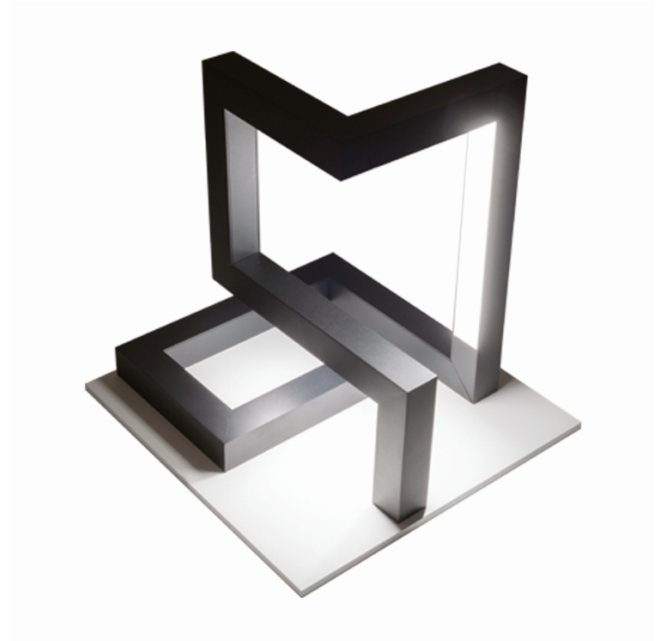

M1-E
35.14013-9906

Fixture details

Mounting	Ground
Light emission	Direct
Fitting cover	satin diffusor
Protection rate	IP 65
Housing	Aluminium
Finish	RAL 9006 white aluminium textured
Certificates	CE, ISO 9001

Electric details

Protection class	I
Supply	230V
Control gear box	Current driver

Lamp details

Lamptype	LED 3000K
Wattage	14,4W
Gross luminous flux	1120
Luminaire power	15,8W
Number	1
Lifetime LED module	L80/B10 = 30000h
Color tolerance	MacAdam 3
CRI	80

Photometric details

CIE Fluxcode	49 80 96 100 66

ENERGY

Verrijgbaar op aanvraag.

Disponible sur demande.

Available on request.

Auf Anfrage.

WXYZ
kWh/1000h

MULTILINE®

2019/2015