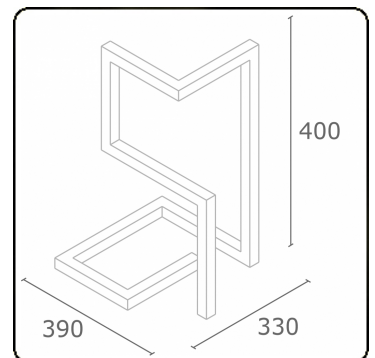

M1-E
35.14013-9906

Fixture details

Mounting	Ground
Light emission	Direct
Fitting cover	satin diffusor
Protection rate	IP 65
Housing	Aluminium
Finish	RAL 9006 white aluminium textured
Certificates	CE, ISO 9001

Electric details

Protection class	I
Supply	230V
Control gear box	Current driver

Lamp details

Lamptype	LED 3000K
Wattage	14,4W
Gross luminous flux	1120
Luminaire power	15,8W
Number	1
Lifetime LED module	L80/B10 = 30000h
Color tolerance	MacAdam 3
CRI	80

Photometric details

CIE Fluxcode	49 80 96 100 66

ENERGY

Verrijgbaar op aanvraag.

Disponible sur demande.

Available on request.

Auf Anfrage.

WXYZ
kWh/1000h

MULTILINE®

2019/2015