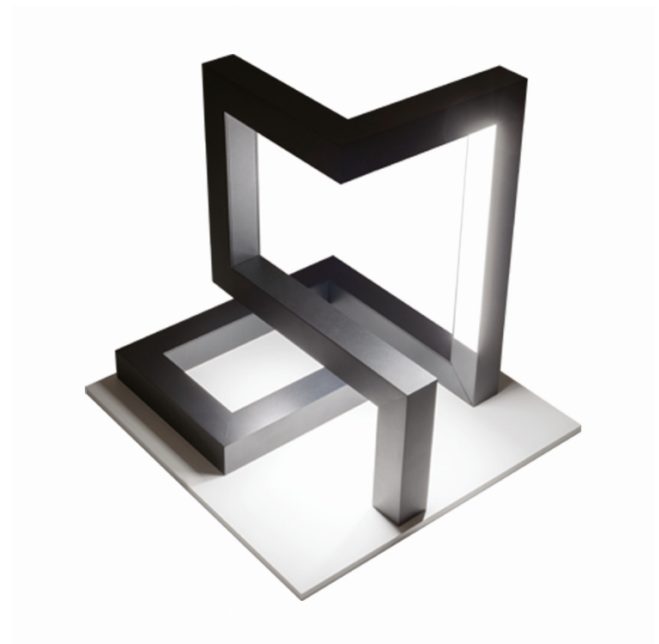

M1-E  
35.14014-9905

**Fixture details**

Mounting	Ground
Light emission	Direct
Fitting cover	satin diffusor
Protection rate	IP 65
Housing	Aluminium
Finish	RAL 9011 graphite black textured
Certificates	CE, ISO 9001

**Electric details**

Protection class	I
Supply	230V
Control gear box	Current driver

**Lamp details**

Lamptype	LED 4000K
Wattage	14,4W
Gross luminous flux	1200
Luminaire power	15,8W
Number	1
Lifetime LED module	L80/B10 = 30000h
Color tolerance	MacAdam 3
CRI	80

**Photometric details**

CIE Fluxcode	49 80 96 100 66
--------------	-----------------

**Dimensions**

A	390 mm
B	400 mm
C	330 mm

**ENERGY**

Verrijgbaar op aanvraag.

Disponible sur demande.

Available on request.