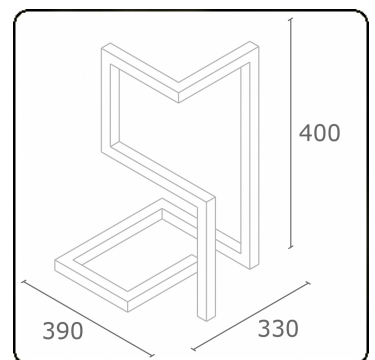

M1-E  
35.14014-9905

**Fixture details**

Mounting	Ground
Light emission	Direct
Fitting cover	satin diffusor
Protection rate	IP 65
Housing	Aluminium
Finish	RAL 9011 graphite black textured
Certificates	CE, ISO 9001

**Photometric details**

CIE Fluxcode	49 80 96 100 66
--------------	-----------------

**Dimensions**

A	390 mm
B	400 mm
C	330 mm

**ENERGY**

Verrijgbaar op aanvraag.

Disponible sur demande.

Available on request.