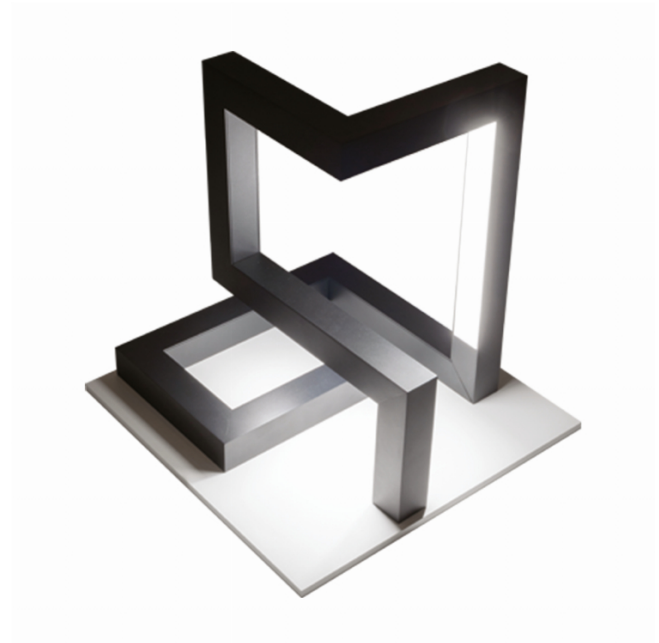

M1-E
35.14013-9905

Fixture details

Mounting	Ground
Light emission	Direct
Fitting cover	satin diffusor
Protection rate	IP 65
Housing	Aluminium
Finish	RAL 9011 graphite black textured
Certificates	CE, ISO 9001

Electric details

Protection class	I
Supply	230V
Control gear box	Current driver

Lamp details

Lamptype	LED 3000K
Wattage	14,4W
Gross luminous flux	1120
Luminaire power	15,8W
Number	1
Lifetime LED module	L80/B10 = 30000h
Color tolerance	MacAdam 3
CRI	80

Photometric details

CIE Fluxcode	49 80 96 100 66

ENERGY

Verrijgbaar op aanvraag.

Disponible sur demande.

Available on request.

Auf Anfrage.

WXYZ
kWh/1000h

MULTILINE®

2019/2015