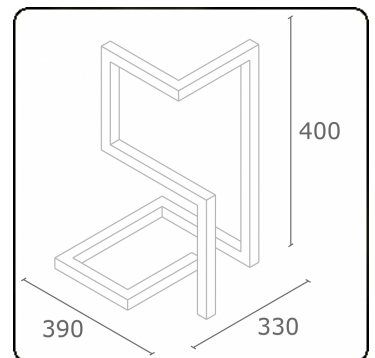

M1-E
35.14013-9905

Fixture details

Mounting	Ground
Light emission	Direct
Fitting cover	satin diffusor
Protection rate	IP 65
Housing	Aluminium
Finish	RAL 9011 graphite black textured
Certificates	CE, ISO 9001

Electric details

Protection class	I
Supply	230V
Control gear box	Current driver

Lamp details

Lamptype	LED 3000K
Wattage	14,4W
Gross luminous flux	1120
Luminaire power	15,8W
Number	1
Lifetime LED module	L80/B10 = 30000h
Color tolerance	MacAdam 3
CRI	80

Photometric details

CIE Fluxcode	49 80 96 100 66

ENERGY

Verrijgbaar op aanvraag.

Disponible sur demande.

Available on request.

Auf Anfrage.

WXYZ
kWh/1000h

MULTILINE®

2019/2015