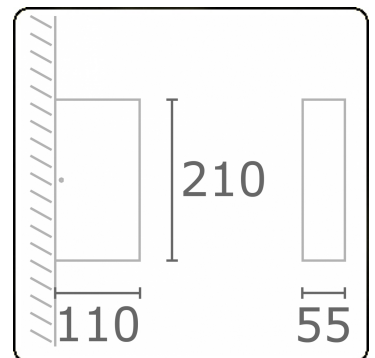

Photometric details

CIE Fluxcode	73 94 99 50 79

Remarks

direct/indirect light distribution

This luminaire contains built-in LED lamps.

LED

The lamps cannot be changed in the luminaire.

MULTILINE®

35.60739-9906

874/2012