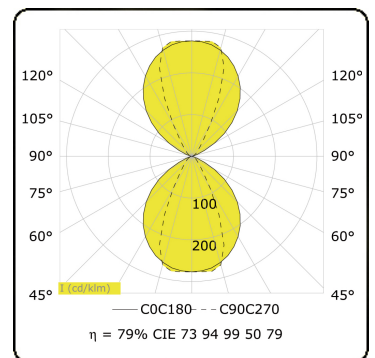

Photometric details

CIE Fluxcode	73 94 99 50 79

Remarks

direct/indirect light distribution

This luminaire contains built-in LED lamps.

LED

The lamps cannot be changed in the luminaire.

MULTILINE®

35.60739-9906

874/2012