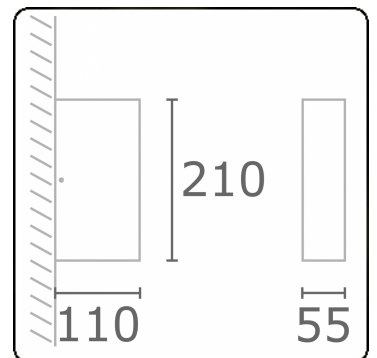

Photometric details

CIE Fluxcode	73 94 99 50 79

Remarks

direct/indirect light distribution

ENERGY

A ▶
B ▶ Verkrijgbaar op aanvraag.
C ▶ Disponible sur demande.
D ▶
E ▶ Available on request.
F ▶ Auf Anfrage.
G ▶

WXYZ
kWh/1000h

MULTILINE® 2019/2015