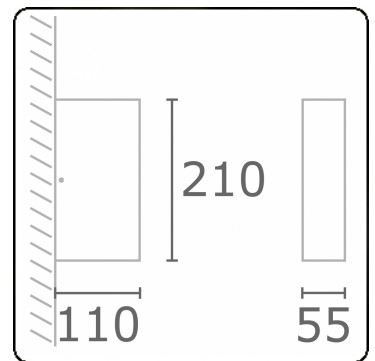

Linea
35.60729-9910

Fixture details

Light emission	Direct
Fitting cover	Glass
Protection rate	IP 65
Housing	Aluminium
Finish	RAL 9016 traffic white textured
Certificates	CE, ISO 9001

Electric details

Protection class	I
Supply	230V
Control gear box	Current driver

Lamp details

Lamptype	LED 3000K
Wattage	3W
Gross luminous flux	305
Luminaire power	6W
Number	1
Lifetime LED module	L80/B10 = 50000h
Color tolerance	MacAdam 3
CRI	85

Photometric details

CIE Fluxcode	73 94 99 100 79
--------------	-----------------