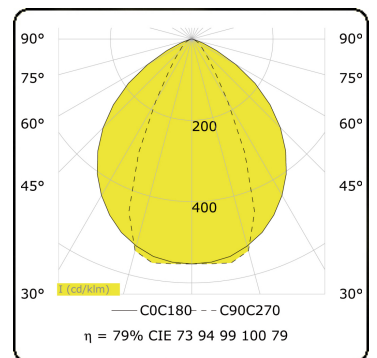

Linea
35.60729-9906

Fixture details

Light emission	Direct
Fitting cover	Glass
Protection rate	IP 65
Housing	Aluminium
Finish	RAL 9006 white aluminium textured
Certificates	CE, ISO 9001

Electric details

Protection class	I
Supply	230V
Control gear box	Current driver

Lamp details

Lamptype	LED 3000K
Wattage	3W
Gross luminous flux	305
Luminaire power	6W
Number	1
Lifetime LED module	L80/B10 = 50000h
Color tolerance	MacAdam 3
CRI	85

Photometric details

CIE Fluxcode	73 94 99 100 79
--------------	-----------------