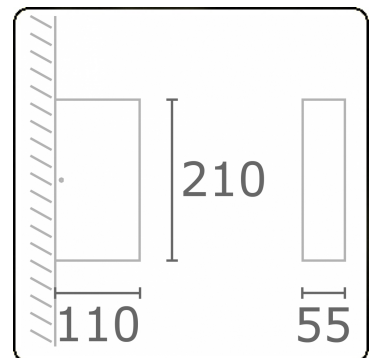

Linea
35.60729-9906

Fixture details

Light emission	Direct
Fitting cover	Glass
Protection rate	IP 65
Housing	Aluminium
Finish	RAL 9006 white aluminium textured
Certificates	CE, ISO 9001

Electric details

Protection class	I
Supply	230V
Control gear box	Current driver

Lamp details

Lamptype	LED 3000K
Wattage	3W
Gross luminous flux	305
Luminaire power	6W
Number	1
Lifetime LED module	L80/B10 = 50000h
Color tolerance	MacAdam 3
CRI	85

Photometric details

CIE Fluxcode	73 94 99 100 79
--------------	-----------------