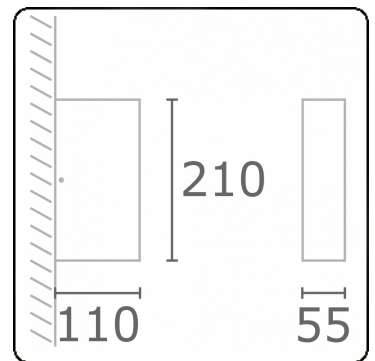

Linea
35.60729-9905

Fixture details

Light emission	Direct
Fitting cover	Glass
Protection rate	IP 65
Housing	Aluminium
Finish	RAL 9011 graphite black textured
Certificates	CE, ISO 9001

Electric details

Protection class	I
Supply	230V
Control gear box	Current driver

Lamp details

Lamptype	LED 3000K
Wattage	3W
Gross luminous flux	305
Luminaire power	6W
Number	1
Lifetime LED module	L80/B10 = 50000h
Color tolerance	MacAdam 3
CRI	85

Photometric details

CIE Fluxcode	73 94 99 100 79
--------------	-----------------