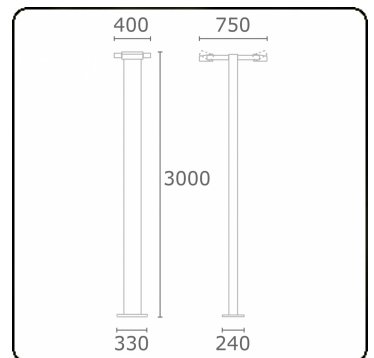

**Gardo-2**  
35.01294-9910

**Fixture details**

Mounting	Ground
Light emission	Direct
Fitting cover	Glass
Protection rate	IP 54
Housing	Aluminium
Finish	RAL 9016 traffic white textured
Certificates	CE, ISO 9001

**Electric details**

Protection class	I
Supply	230V
Control gear box	Current driver

**Lamp details**

Lamptype	LED 4000K
Wattage	24W
Gross luminous flux	5120
Luminaire power	2x29W
Number	2
Lifetime LED module	L80/B10 = 50000h
Color tolerance	MacAdam 3
CRI	85

**Photometric details**

CIE Fluxcode	53 83 97 99 73
--------------	----------------

**Remarks**

including connection door with fuse - TC-D and LED with sandblasted glass, other light sources with clear glass