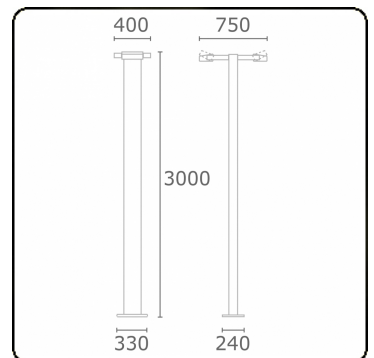

Gardo-2
35.01293-9910

Fixture details

Mounting	Ground
Light emission	Direct
Fitting cover	Glass
Protection rate	IP 54
Housing	Aluminium
Finish	RAL 9016 traffic white textured
Certificates	CE, ISO 9001

Electric details

Protection class	I
Supply	230V
Control gear box	Current driver

Lamp details

Lamptype	LED 3000K
Wattage	24W
Gross luminous flux	4880
Luminaire power	2x29W
Number	2
Lifetime LED module	L80/B10 = 50000h
Color tolerance	MacAdam 3
CRI	85

Photometric details

CIE Fluxcode	53 83 97 99 73

Remarks

including connection door with fuse - TC-D and LED with sandblasted glass, other light sources with clear glass

ENERGY

Verrijgbaar op aanvraag.

Disponible sur demande.

Available on request.

Auf Anfrage.

WXYZ
kWh/1000h

MULTILINE®

2019/2015