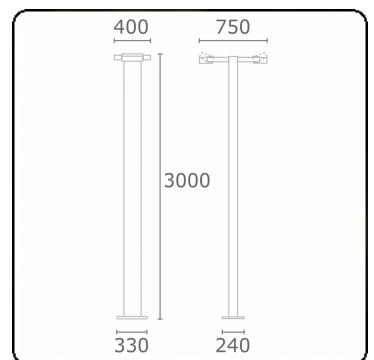

Gardo-2
35.01294-9906

Fixture details

Mounting	Ground
Light emission	Direct
Fitting cover	Glass
Protection rate	IP 54
Housing	Aluminium
Finish	RAL 9006 white aluminium textured
Certificates	CE, ISO 9001

Electric details

Protection class	I
Supply	230V
Control gear box	Current driver

Lamp details

Lamptype	LED 4000K
Wattage	24W
Gross luminous flux	5120
Luminaire power	2x29W
Number	2
Lifetime LED module	L80/B10 = 50000h
Color tolerance	MacAdam 3
CRI	85

Photometric details

CIE Fluxcode	53 83 97 99 73
--------------	----------------

Remarks

including connection door with fuse - TC-D and LED with sandblasted glass, other light sources with clear glass

ENERGY