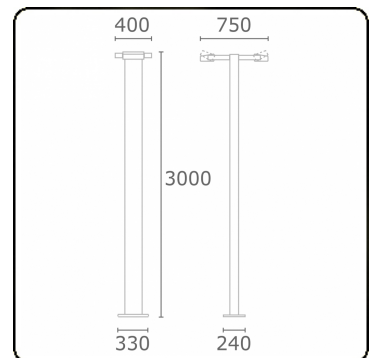

Gardo-2
35.01294-9905

Fixture details

Mounting	Ground
Light emission	Direct
Fitting cover	Glass
Protection rate	IP 54
Housing	Aluminium
Finish	RAL 9011 graphite black textured
Certificates	CE, ISO 9001

Electric details

Protection class	I
Supply	230V
Control gear box	Current driver

Lamp details

Lamptype	LED 4000K
Wattage	24W
Gross luminous flux	5120
Luminaire power	2x29W
Number	2
Lifetime LED module	L80/B10 = 50000h
Color tolerance	MacAdam 3
CRI	85

Photometric details

CIE Fluxcode	53 83 97 99 73

Remarks

including connection door with fuse - TC-D and LED with sandblasted glass, other light sources with clear glass

ENERGY

Verrijgbaar op aanvraag.

Disponible sur demande.

Available on request.

Auf Anfrage.

WXYZ
kWh/1000h

MULTILINE®

2019/2015