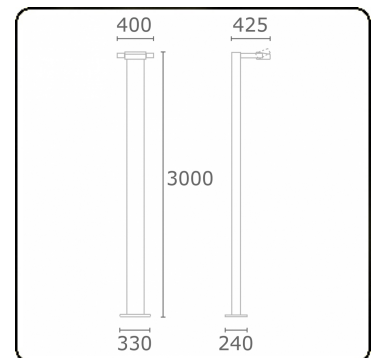

Gardo-1
35.01193-9910

Fixture details

Mounting	Ground
Light emission	Direct
Fitting cover	Glass
Protection rate	IP 54
Housing	Aluminium
Finish	RAL 9016 traffic white textured
Certificates	CE, ISO 9001

Electric details

Protection class	I
Supply	230V
Control gear box	Current driver

Lamp details

Lamptype	LED 3000K
Wattage	24W
Gross luminous flux	2440
Luminaire power	29W
Number	1
Lifetime LED module	L80/B10 = 50000h
Color tolerance	MacAdam 3
CRI	85

Photometric details

CIE Fluxcode	53 83 97 99 73

Remarks

including connection door with fuse - TC-D and LED with sandblasted glass, other light sources with clear glass

ENERGY

Verrijgbaar op aanvraag.

Disponible sur demande.

Available on request.

Auf Anfrage.

WXYZ
kWh/1000h

MULTILINE®

2019/2015