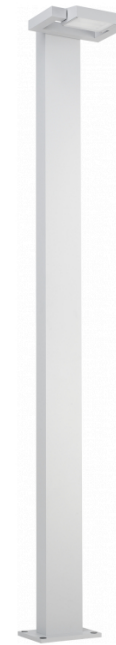

**Gardo-1**  
35.01194-9906

**Fixture details**

Mounting	Ground
Light emission	Direct
Fitting cover	Glass
Protection rate	IP 54
Housing	Aluminium
Finish	RAL 9006 white aluminium textured
Certificates	CE, ISO 9001

**Electric details**

Protection class	I
Supply	230V
Control gear box	Current driver

**Lamp details**

Lamptype	LED 4000K
Wattage	24W
Gross luminous flux	2560
Luminaire power	29W
Number	1
Lifetime LED module	L80/B10 = 50000h
Color tolerance	MacAdam 3
CRI	85

**Photometric details**

CIE Fluxcode	53 83 97 99 73
--------------	----------------

**Remarks**

including connection door with fuse - TC-D and LED with sandblasted glass, other light sources with clear glass