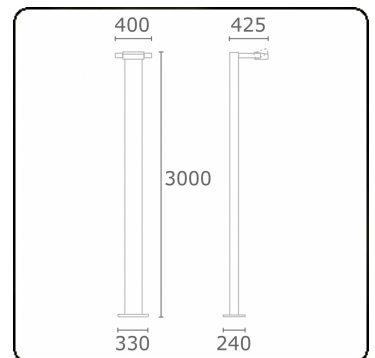

**Gardo-1**  
35.01194-9906

**Fixture details**

Mounting	Ground
Light emission	Direct
Fitting cover	Glass
Protection rate	IP 54
Housing	Aluminium
Finish	RAL 9006 white aluminium textured
Certificates	CE, ISO 9001

**Electric details**

Protection class	I
Supply	230V
Control gear box	Current driver

**Lamp details**

Lamptype	LED 4000K
Wattage	24W
Gross luminous flux	2560
Luminaire power	29W
Number	1
Lifetime LED module	L80/B10 = 50000h
Color tolerance	MacAdam 3
CRI	85

**Photometric details**

CIE Fluxcode	53 83 97 99 73
--------------	----------------

**Remarks**

including connection door with fuse - TC-D and LED with sandblasted glass, other light sources with clear glass