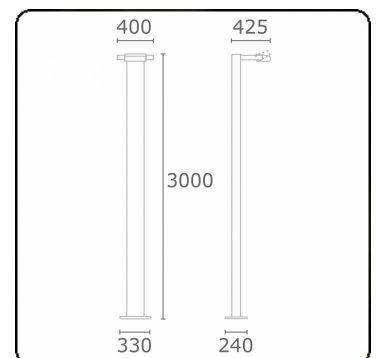

Gardo-1
35.01193-9906

Fixture details

Mounting	Ground
Light emission	Direct
Fitting cover	Glass
Protection rate	IP 54
Housing	Aluminium
Finish	RAL 9006 white aluminium textured
Certificates	CE, ISO 9001

Electric details

Protection class	I
Supply	230V
Control gear box	Current driver

Lamp details

Lamptype	LED 3000K
Wattage	24W
Gross luminous flux	2440
Luminaire power	29W
Number	1
Lifetime LED module	L80/B10 = 50000h
Color tolerance	MacAdam 3
CRI	85

Photometric details

CIE Fluxcode	53 83 97 99 73
--------------	----------------

Remarks

including connection door with fuse - TC-D and LED with sandblasted glass, other light sources with clear glass

ENERGY