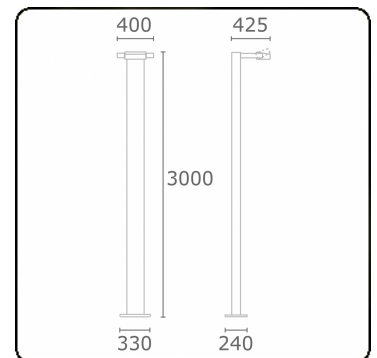

**Gardo-1**  
35.01193-9905

**Fixture details**

Mounting	Ground
Light emission	Direct
Fitting cover	Glass
Protection rate	IP 54
Housing	Aluminium
Finish	RAL 9011 graphite black textured
Certificates	CE, ISO 9001

**Electric details**

Protection class	I
Supply	230V
Control gear box	Current driver

**Lamp details**

Lamptype	LED 3000K
Wattage	24W
Gross luminous flux	2440
Luminaire power	29W
Number	1
Lifetime LED module	L80/B10 = 50000h
Color tolerance	MacAdam 3
CRI	85

**Photometric details**

CIE Fluxcode	53 83 97 99 73
--------------	----------------

**Remarks**

including connection door with fuse - TC-D and LED with sandblasted glass, other light sources with clear glass