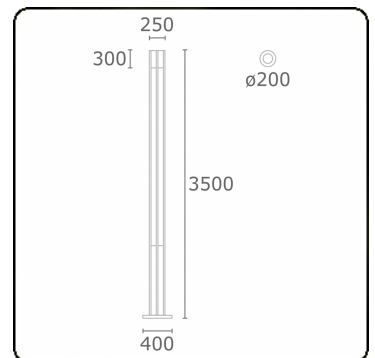

Connex 8
35.70841-9910

Fixture details

Mounting	Ground
Light emission	Direct
Fitting cover	Glass
Protection rate	IP 54
Housing	Aluminium
Finish	RAL 9016 traffic white textured
Certificates	CE, ISO 9001

Electric details

Protection class	I
Supply	230V
Control gear box	Current driver

Lamp details

Lamptype	LED 4000K
Wattage	59W
Gross luminous flux	6000
Luminaire power	65W
Number	1
Lifetime LED module	L80/B10 = 50000h
Color tolerance	MacAdam 3
CRI	85

Photometric details

CIE Fluxcode	99 100 100 100 90

Remarks

including connection door with fuse

ENERGY

A
Verkrijgbaar op aanvraag.

B
Disponible sur demande.

C
Available on request.

D
Available on request.

E
Available on request.

F
Auf Anfrage.

G

WXYZ
kWh/1000h

MULTILINE® 2019/2015