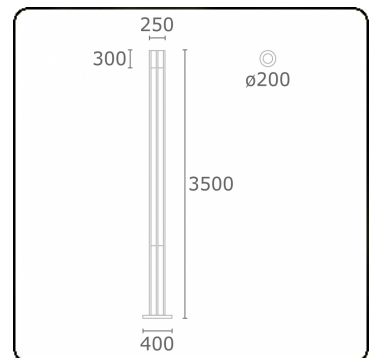

Connex 8
35.70831-9910

Fixture details

Mounting	Ground
Light emission	Direct
Fitting cover	Glass
Protection rate	IP 54
Housing	Aluminium
Finish	RAL 9016 traffic white textured
Certificates	CE, ISO 9001

Electric details

Protection class	I
Supply	230V
Control gear box	Current driver

Lamp details

Lamptype	LED 3000K
Wattage	59W
Gross luminous flux	5750
Luminaire power	65W
Number	1
Lifetime LED module	L80/B10 = 50000h
Color tolerance	MacAdam 3
CRI	85

Photometric details

CIE Fluxcode	99 100 100 100 90
--------------	-------------------

Remarks

including connection door with fuse

ENERGY

Verrijgbaar op aanvraag.

Disponible sur demande.

Available on request.