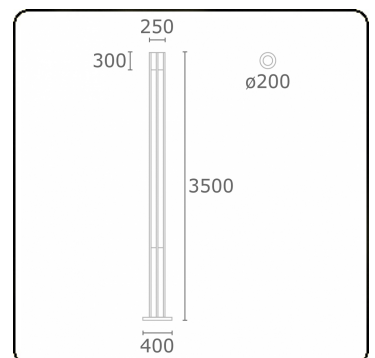

Connex 8
35.70831-9906

Fixture details

Mounting	Ground
Light emission	Direct
Fitting cover	Glass
Protection rate	IP 54
Housing	Aluminium
Finish	RAL 9006 white aluminium textured
Certificates	CE, ISO 9001

Electric details

Protection class	I
Supply	230V
Control gear box	Current driver

Lamp details

Lamptype	LED 3000K
Wattage	59W
Gross luminous flux	5750
Luminaire power	65W
Number	1
Lifetime LED module	L80/B10 = 50000h
Color tolerance	MacAdam 3
CRI	85

Photometric details

CIE Fluxcode	99 100 100 100 90
--------------	-------------------

Remarks

including connection door with fuse

ENERGY

Verrijgbaar op aanvraag.

Disponible sur demande.

Available on request.