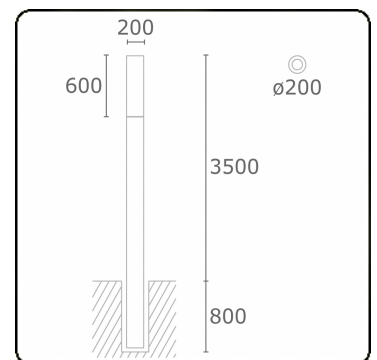

Connex 7
35.70714-9910

Fixture details

| | |
|-----------------|---------------------------------|
| Mounting | Ground |
| Light emission | Diffus |
| Fitting cover | Opal diffuser |
| Protection rate | IP 65 |
| Housing | Aluminium |
| Finish | RAL 9016 traffic white textured |
| Certificates | CE, ISO 9001 |

Electric details

| | |
|------------------|----------------|
| Protection class | I |
| Supply | 230V |
| Control gear box | Current driver |

Lamp details

| | |
|---------------------|------------------|
| Lamptype | LED 4000K |
| Wattage | 39,2W |
| Gross luminous flux | 7670 |
| Luminaire power | 43W |
| Number | 1 |
| Lifetime LED module | L80/B10 > 72000h |
| Color tolerance | MacAdam 3 |
| CRI | >80 |

Photometric details

| | |
|--------------|----------------|
| CIE Fluxcode | 15 40 69 57 71 |
|--------------|----------------|

Remarks

including connection door with fuse

ENERGY

A
 Verkrijgbaar op aanvraag.
B
 Disponible sur demande.
C
D
 Available on request.
E
F
 Auf Anfrage.
G