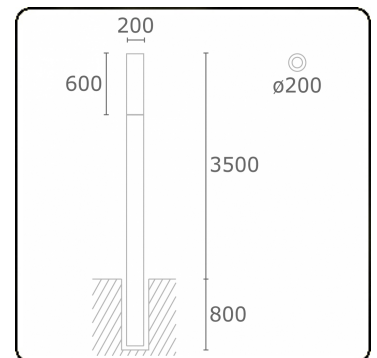

Connex 7
35.70713-9910

Fixture details

Mounting	Ground
Light emission	Diffus
Fitting cover	Opal diffuser
Protection rate	IP 65
Housing	Aluminium
Finish	RAL 9016 traffic white textured
Certificates	CE, ISO 9001

Electric details

Protection class	I
Supply	230V
Control gear box	Current driver

Lamp details

Lamptype	LED 3000K
Wattage	39,2W
Gross luminous flux	7330
Luminaire power	43W
Number	1
Lifetime LED module	L80/B10 > 72000h
Color tolerance	MacAdam 3
CRI	>80

Photometric details

CIE Fluxcode	15 40 69 57 71
--------------	----------------

Remarks

including connection door with fuse

ENERGY

A
 Verkrijgbaar op aanvraag.

B
 Disponible sur demande.

C
 Available on request.