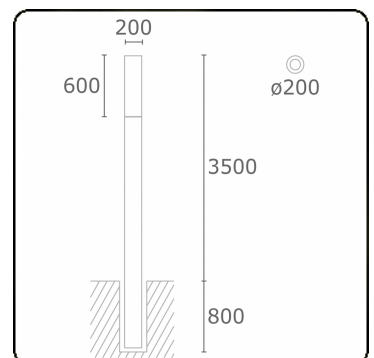

Connex 7
35.70714-9906

Fixture details

Mounting	Ground
Light emission	Diffus
Fitting cover	Opal diffuser
Protection rate	IP 65
Housing	Aluminium
Finish	RAL 9006 white aluminium textured
Certificates	CE, ISO 9001

Electric details

Protection class	I
Supply	230V
Control gear box	Current driver

Lamp details

Lamptype	LED 4000K
Wattage	39,2W
Gross luminous flux	7670
Luminaire power	43W
Number	1
Lifetime LED module	L80/B10 > 72000h
Color tolerance	MacAdam 3
CRI	>80

Photometric details

CIE Fluxcode	15 40 69 57 71

Remarks

including connection door with fuse

ENERGY

A
Verkrijgbaar op aanvraag.
B
Disponible sur demande.
C
D
Available on request.
E
F
Auf Anfrage.
G

WXYZ
kWh/1000h

MULTILINE® 2019/2015