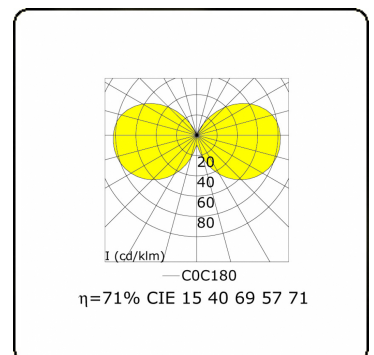

Connex 7
35.70714-9906

Fixture details

Mounting	Ground
Light emission	Diffus
Fitting cover	Opal diffuser
Protection rate	IP 65
Housing	Aluminium
Finish	RAL 9006 white aluminium textured
Certificates	CE, ISO 9001

Electric details

Protection class	I
Supply	230V
Control gear box	Current driver

Lamp details

Lamptype	LED 4000K
Wattage	39,2W
Gross luminous flux	7670
Luminaire power	43W
Number	1
Lifetime LED module	L80/B10 > 72000h
Color tolerance	MacAdam 3
CRI	>80

Photometric details

CIE Fluxcode	15 40 69 57 71

Remarks

including connection door with fuse

ENERGY

A
Verkrijgbaar op aanvraag.
B
Disponible sur demande.
C
D
Available on request.
E
F
Auf Anfrage.
G

WXYZ
kWh/1000h

MULTILINE® 2019/2015