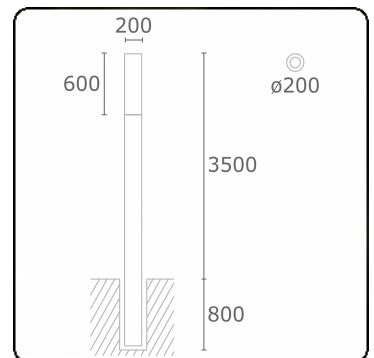

Connex 7
35.70713-9906

Fixture details

Mounting	Ground
Light emission	Diffus
Fitting cover	Opal diffuser
Protection rate	IP 65
Housing	Aluminium
Finish	RAL 9006 white aluminium textured
Certificates	CE, ISO 9001

Electric details

Protection class	I
Supply	230V
Control gear box	Current driver

Lamp details

Lamptype	LED 3000K
Wattage	39,2W
Gross luminous flux	7330
Luminaire power	43W
Number	1
Lifetime LED module	L80/B10 > 72000h
Color tolerance	MacAdam 3
CRI	>80

Photometric details

CIE Fluxcode	15 40 69 57 71

Remarks

including connection door with fuse

ENERGY

A
Verkrijgbaar op aanvraag.
B
Disponible sur demande.
C
D
Available on request.
E
F
Auf Anfrage.
G

WXYZ
kWh/1000h

MULTILINE® 2019/2015