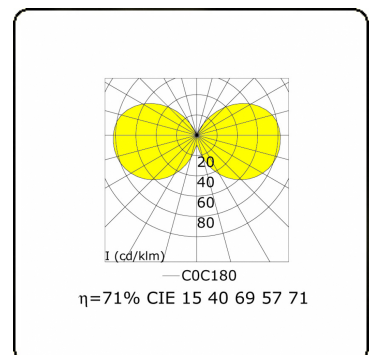

Connex 7
35.70713-9906

Fixture details

Mounting	Ground
Light emission	Diffus
Fitting cover	Opal diffuser
Protection rate	IP 65
Housing	Aluminium
Finish	RAL 9006 white aluminium textured
Certificates	CE, ISO 9001

Electric details

Protection class	I
Supply	230V
Control gear box	Current driver

Lamp details

Lamptype	LED 3000K
Wattage	39,2W
Gross luminous flux	7330
Luminaire power	43W
Number	1
Lifetime LED module	L80/B10 > 72000h
Color tolerance	MacAdam 3
CRI	>80

Photometric details

CIE Fluxcode	15 40 69 57 71

Remarks

including connection door with fuse

ENERGY

A
Verkrijgbaar op aanvraag.
B
Disponible sur demande.
C
D
Available on request.
E
F
Auf Anfrage.
G

WXYZ
kWh/1000h

MULTILINE® 2019/2015