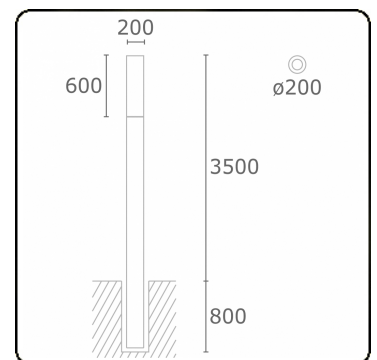

Connex 7
35.70714-9905

Fixture details

Mounting	Ground
Light emission	Diffus
Fitting cover	Opal diffuser
Protection rate	IP 65
Housing	Aluminium
Finish	RAL 9011 graphite black textured
Certificates	CE, ISO 9001

Electric details

Protection class	I
Supply	230V
Control gear box	Current driver

Lamp details

Lamptype	LED 4000K
Wattage	39,2W
Gross luminous flux	7670
Luminaire power	43W
Number	1
Lifetime LED module	L80/B10 > 72000h
Color tolerance	MacAdam 3
CRI	>80

Photometric details

CIE Fluxcode	15 40 69 57 71
--------------	----------------

Remarks

including connection door with fuse

ENERGY

A
 Verkrijgbaar op aanvraag.
B
 Disponible sur demande.
C
D
 Available on request.
E
F
 Auf Anfrage.
G