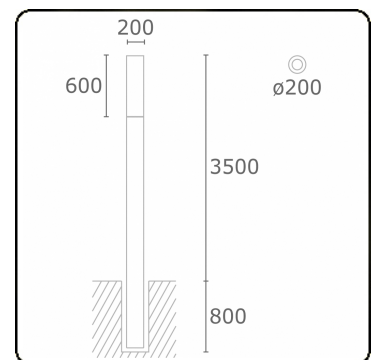

Connex 7
35.70713-9905

Fixture details

Mounting	Ground
Light emission	Diffus
Fitting cover	Opal diffuser
Protection rate	IP 65
Housing	Aluminium
Finish	RAL 9011 graphite black textured
Certificates	CE, ISO 9001

Electric details

Protection class	I
Supply	230V
Control gear box	Current driver

Lamp details

Lamptype	LED 3000K
Wattage	39,2W
Gross luminous flux	7330
Luminaire power	43W
Number	1
Lifetime LED module	L80/B10 > 72000h
Color tolerance	MacAdam 3
CRI	>80

Photometric details

CIE Fluxcode	15 40 69 57 71
--------------	----------------

Remarks

including connection door with fuse

ENERGY

Verrijgbaar op aanvraag.

Disponible sur demande.

Available on request.