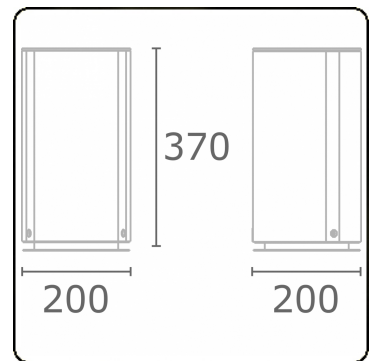

Connex 1
35.70101-9906

Fixture details

Mounting	Ground
Protection rate	IP 54
Housing	Aluminium
Finish	RAL 9006 white aluminium textured
Sockets	schuko
Certificates	CE, ISO 9001

Electric details

Protection class	I
Supply	230V

Lamp details

Lamp type	3 sockets schuko
Wattage	230V/16A
Socket	230V/16A

Remarks

including 3 sockets 230V/16A