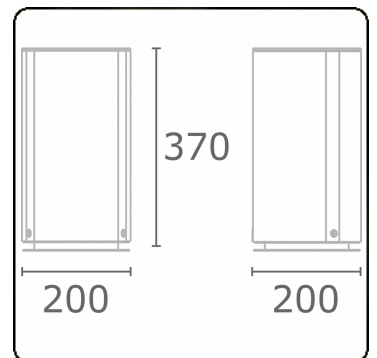

Connex 1
35.70100-9905

Fixture details

Mounting	Ground
Protection rate	IP 54
Housing	Aluminium
Finish	RAL 9011 graphite black textured
Sockets	pin-earth
Certificates	CE, ISO 9001

Electric details

Protection class	I
Supply	230V

Lamp details

Lamp type	3 sockets pin-earthing
Wattage	230V/16A
Socket	230V/16A

Remarks

including 3 sockets 230V/16A

ENERGY

Verrijgbaar op aanvraag.

Disponible sur demande.

Available on request.