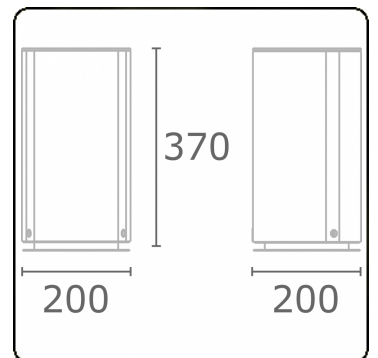

Connex 1
35.70101-9905

Fixture details

Mounting	Ground
Protection rate	IP 54
Housing	Aluminium
Finish	RAL 9011 graphite black textured
Sockets	schuko
Certificates	CE, ISO 9001

Electric details

Protection class	I
Supply	230V

Lamp details

Lamp type	3 sockets schuko
Wattage	230V/16A
Socket	230V/16A

Remarks

including 3 sockets 230V/16A

ENERGY  

Verrijgbaar op aanvraag.

Disponible sur demande.

Available on request.