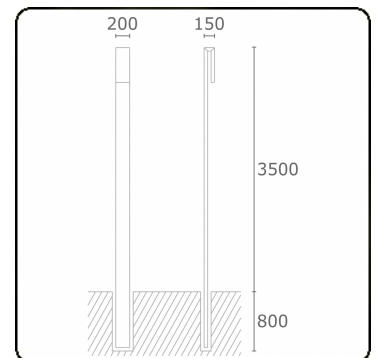

Clip
35.17300-9910

Fixture details

Mounting	Ground
Light emission	Diffus
Fitting cover	Sandblasted glass
Protection rate	IP 65
Housing	Aluminium
Finish	RAL 9016 traffic white textured
Certificates	CE, ISO 9001

Electric details

Protection class	I
Supply	230V
Control gear box	Current driver

Lamp details

Lamptype	LED 3000K
Wattage	30W
Gross luminous flux	3050
Luminaire power	36W
Number	1
Lifetime LED module	L80/B10 = 50000h
Color tolerance	MacAdam 3
CRI	85

Photometric details

CIE Fluxcode	58 87 98 96 50
--------------	----------------

Remarks

Clip 3500mm

ENERGY

Verrijgbaar op aanvraag.

Disponible sur demande.

Available on request.