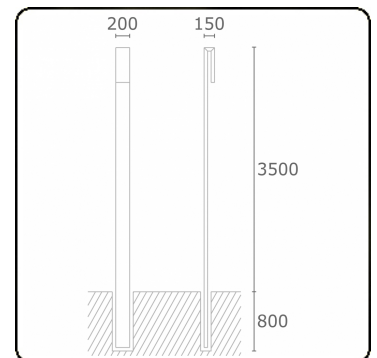

Clip
35.17300-9905

Fixture details

Mounting	Ground
Light emission	Diffus
Fitting cover	Sandblasted glass
Protection rate	IP 65
Housing	Aluminium
Finish	RAL 9011 graphite black textured
Certificates	CE, ISO 9001

Electric details

Protection class	I
Supply	230V
Control gear box	Current driver

Lamp details

Lamptype	LED 3000K
Wattage	30W
Gross luminous flux	3050
Luminaire power	36W
Number	1
Lifetime LED module	L80/B10 = 50000h
Color tolerance	MacAdam 3
CRI	85

Photometric details

CIE Fluxcode	58 87 98 96 50
--------------	----------------

Remarks

Clip 3500mm

ENERGY

A
 Verkrijgbaar op aanvraag.
B
 Disponible sur demande.
C
D
 Available on request.
E
F
 Auf Anfrage.
G