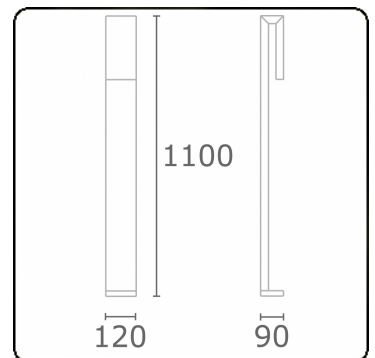

**Clip**  
35.17000-9910

**Fixture details**

Mounting	Ground
Light emission	Direct
Fitting cover	Sandblasted glass
Protection rate	IP 65
Housing	Aluminium
Finish	RAL 9016 traffic white textured
Certificates	CE, ISO 9001

**Electric details**

Protection class	I
Supply	230V
Control gear box	Current driver

**Lamp details**

Lamptype	LED 3000K
Wattage	6W
Gross luminous flux	610
Luminaire power	8W
Number	1
Lifetime LED module	L80/B10 = 50000h
Color tolerance	MacAdam 3
CRI	85

**Photometric details**

CIE Fluxcode	63 88 97 96 38
--------------	----------------

**Remarks**

Clip 1100mm

**ENERGY**

Verrijgbaar op aanvraag.

Disponible sur demande.

Available on request.