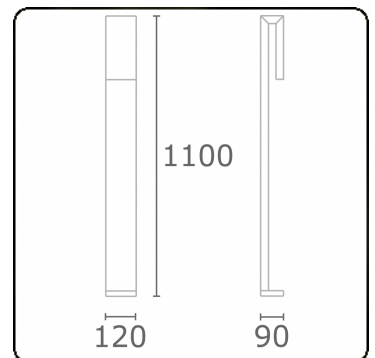

**Clip**  
35.17000-9906

**Fixture details**

Mounting	Ground
Light emission	Direct
Fitting cover	Sandblasted glass
Protection rate	IP 65
Housing	Aluminium
Finish	RAL 9006 white aluminium textured
Certificates	CE, ISO 9001

**Electric details**

Protection class	I
Supply	230V
Control gear box	Current driver

**Lamp details**

Lamptype	LED 3000K
Wattage	6W
Gross luminous flux	610
Luminaire power	8W
Number	1
Lifetime LED module	L80/B10 = 50000h
Color tolerance	MacAdam 3
CRI	85

**Photometric details**

CIE Fluxcode	63 88 97 96 38
--------------	----------------

**Remarks**

Clip 1100mm

**ENERGY**

A  
 Verkrijgbaar op aanvraag.  
B  
 Disponible sur demande.  
C  
D  
 Available on request.  
E  
F  
 Auf Anfrage.  
G