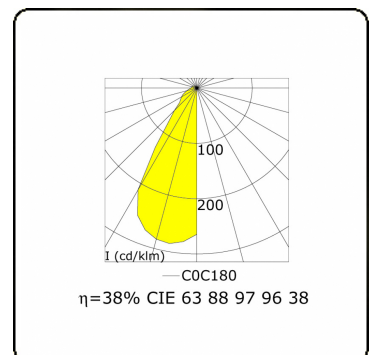

**Clip**  
35.17000-9906

**Fixture details**

Mounting	Ground
Light emission	Direct
Fitting cover	Sandblasted glass
Protection rate	IP 65
Housing	Aluminium
Finish	RAL 9006 white aluminium textured
Certificates	CE, ISO 9001

**Electric details**

Protection class	I
Supply	230V
Control gear box	Current driver

**Lamp details**

Lamptype	LED 3000K
Wattage	6W
Gross luminous flux	610
Luminaire power	8W
Number	1
Lifetime LED module	L80/B10 = 50000h
Color tolerance	MacAdam 3
CRI	85

**Photometric details**

CIE Fluxcode	63 88 97 96 38
--------------	----------------

**Remarks**

Clip 1100mm

**ENERGY**

A  
 Verkrijgbaar op aanvraag.  
B  
 Disponible sur demande.  
C  
D  
 Available on request.  
E  
F  
 Auf Anfrage.  
G