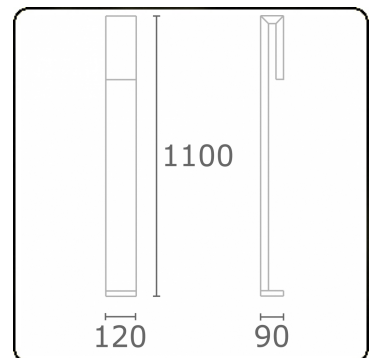

Clip
35.17000-9905

Fixture details

Mounting	Ground
Light emission	Direct
Fitting cover	Sandblasted glass
Protection rate	IP 65
Housing	Aluminium
Finish	RAL 9011 graphite black textured
Certificates	CE, ISO 9001

Electric details

Protection class	I
Supply	230V
Control gear box	Current driver

Lamp details

Lamptype	LED 3000K
Wattage	6W
Gross luminous flux	610
Luminaire power	8W
Number	1
Lifetime LED module	L80/B10 = 50000h
Color tolerance	MacAdam 3
CRI	85

Photometric details

CIE Fluxcode	63 88 97 96 38
--------------	----------------

Remarks

Clip 1100mm

ENERGY

Verrijgbaar op aanvraag.

Disponible sur demande.

Available on request.