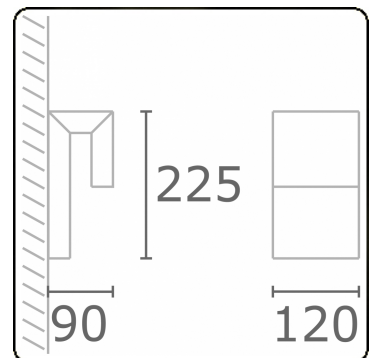

Clip
35.17005-9906

Fixture details

Mounting	Wall
Light emission	Direct
Fitting cover	Sandblasted glass
Protection rate	IP 65
Housing	Aluminium
Finish	RAL 9006 white aluminium textured
Certificates	CE, ISO 9001

Electric details

Protection class	I
Supply	230V
Control gear box	Current driver

Lamp details

Lamptype	LED 3000K
Wattage	6W
Gross luminous flux	610
Luminaire power	8W
Number	1
Lifetime LED module	L80/B10 = 50000h
Color tolerance	MacAdam 3
CRI	85

Photometric details

CIE Fluxcode	67 90 98 98 41
--------------	----------------

Remarks

direct or indirect light output

ENERGY

A
 Verkrijgbaar op aanvraag.
B
 Disponible sur demande.
C
D
 Available on request.
E
F
 Auf Anfrage.
G