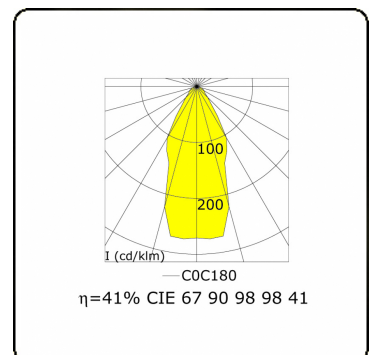

Clip
35.17005-9906

Fixture details

Mounting	Wall
Light emission	Direct
Fitting cover	Sandblasted glass
Protection rate	IP 65
Housing	Aluminium
Finish	RAL 9006 white aluminium textured
Certificates	CE, ISO 9001

Electric details

Protection class	I
Supply	230V
Control gear box	Current driver

Lamp details

Lamptype	LED 3000K
Wattage	6W
Gross luminous flux	610
Luminaire power	8W
Number	1
Lifetime LED module	L80/B10 = 50000h
Color tolerance	MacAdam 3
CRI	85

Photometric details

CIE Fluxcode	67 90 98 98 41
--------------	----------------

Remarks

direct or indirect light output

ENERGY

A
 Verkrijgbaar op aanvraag.
B
 Disponible sur demande.
C
D
 Available on request.
E
F
 Auf Anfrage.
G