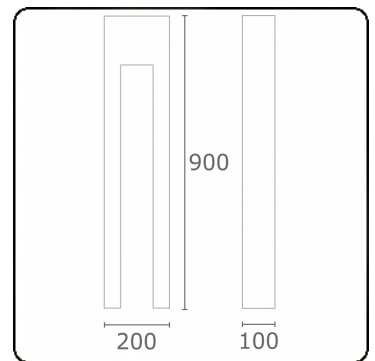

Artres
35.62319-9906

Fixture details

Mounting	Ground
Light emission	Direct
Fitting cover	Glass
Protection rate	IP 65
Housing	Aluminium
Finish	RAL 9006 white aluminium textured
Certificates	CE, ISO 9001

Electric details

Protection class	I
Supply	230V
Control gear box	Current driver

Lamp details

Lamptype	LED 3000K
Wattage	6W
Gross luminous flux	610
Luminaire power	8W
Number	1
Lifetime LED module	L80/B10 = 50000h
Color tolerance	MacAdam 3
CRI	85

Photometric details

CIE Fluxcode	47 79 92 87 90
--------------	----------------

Remarks

Artres 900mm - U-type

This luminaire contains built-in LED lamps.

The lamps cannot be changed in the luminaire.

MULTILINE®