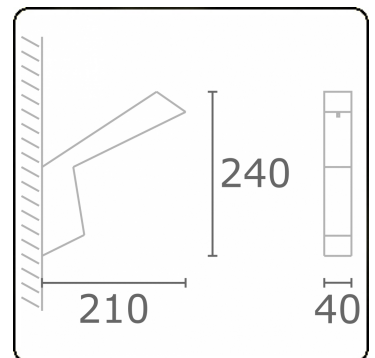

Arcoo
35.15005-9910

Fixture details

Mounting	Wall
Light emission	Diffus
Fitting cover	satin diffusor
Protection rate	IP 65
Housing	Aluminium
Finish	RAL 9016 traffic white textured
Certificates	CE, ISO 9001

Electric details

Protection class	I
Supply	230V
Control gear box	Power supply 24V DC

Lamp details

Lamptype	LED 3000K
Wattage	4,3W
Gross luminous flux	320
Luminaire power	6W
Number	1
Lifetime LED module	L70/B10 > 50000h
Color tolerance	MacAdam 4
CRI	80

Photometric details

CIE Fluxcode	42 72 90 94 58
--------------	----------------

Remarks

Wall

ENERGY

Verrijgbaar op aanvraag.

Disponible sur demande.

Available on request.