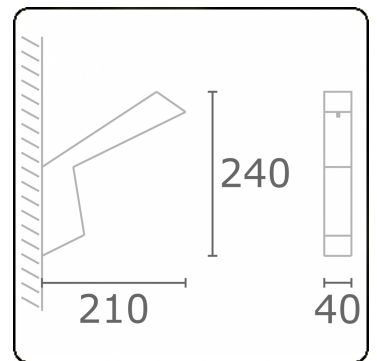

Arcoo
35.15005-9906

Fixture details

Mounting	Wall
Light emission	Diffus
Fitting cover	satin diffusor
Protection rate	IP 65
Housing	Aluminium
Finish	RAL 9006 white aluminium textured
Certificates	CE, ISO 9001

Electric details

Protection class	I
Supply	230V
Control gear box	Power supply 24V DC

Lamp details

Lamptype	LED 3000K
Wattage	4,3W
Gross luminous flux	320
Luminaire power	6W
Number	1
Lifetime LED module	L70/B10 > 50000h
Color tolerance	MacAdam 4
CRI	80

Photometric details

CIE Fluxcode	42 72 90 94 58

Remarks

Wall

This luminaire contains built-in LED lamps.

LED

The lamps cannot be changed in the luminaire.

MULTILINE®

35.15005-9906

874/2012