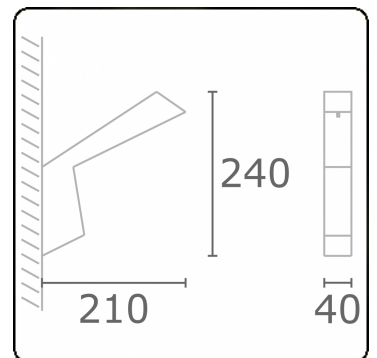

**Arcoo**  
35.15005-9905

**Fixture details**

Mounting	Wall
Light emission	Diffus
Fitting cover	satin diffusor
Protection rate	IP 65
Housing	Aluminium
Finish	RAL 9011 graphite black textured
Certificates	CE, ISO 9001

**Electric details**

Protection class	I
Supply	230V
Control gear box	Power supply 24V DC

**Lamp details**

Lamptype	LED 3000K
Wattage	4,3W
Gross luminous flux	320
Luminaire power	6W
Number	1
Lifetime LED module	L70/B10 > 50000h
Color tolerance	MacAdam 4
CRI	80

**Photometric details**

CIE Fluxcode	42 72 90 94 58
--------------	----------------

**Remarks**

Wall

**ENERGY**

Verrijgbaar op aanvraag.

Disponible sur demande.

Available on request.