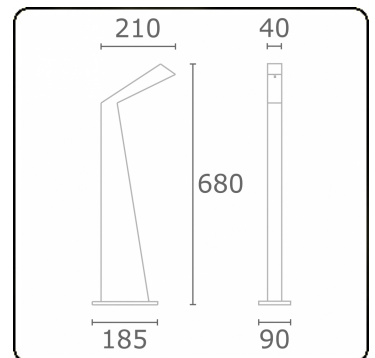

Arcoo
35.15000-9910

Fixture details

| | |
|-----------------|---------------------------------|
| Mounting | Ground |
| Light emission | Diffus |
| Fitting cover | satin diffusor |
| Protection rate | IP 65 |
| Housing | Aluminium |
| Finish | RAL 9016 traffic white textured |
| Certificates | CE, ISO 9001 |

Electric details

| | |
|------------------|---------------------|
| Protection class | I |
| Supply | 230V |
| Control gear box | Power supply 24V DC |

Lamp details

| | |
|---------------------|------------------|
| Lamptype | LED 3000K |
| Wattage | 4,3W |
| Gross luminous flux | 320 |
| Luminaire power | 6W |
| Number | 1 |
| Lifetime LED module | L70/B10 > 50000h |
| Color tolerance | MacAdam 4 |
| CRI | 80 |

Photometric details

| | |
|--------------|----------------|
| CIE Fluxcode | 42 72 90 94 58 |
|--------------|----------------|

ENERGY

Verrijgbaar op aanvraag.

Disponible sur demande.

Available on request.