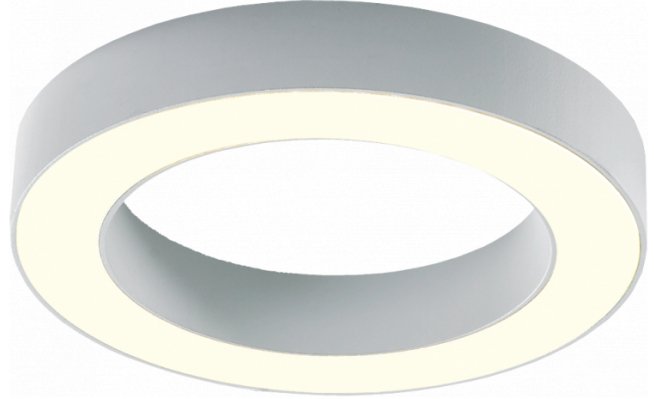

**Annoo 3.1**  
**35.16015-9906**

**Fixture details**

Mounting	Wall
Light emission	Diffus
Fitting cover	satin diffusor
Protection rate	IP 65
Housing	Aluminium
Finish	RAL 9006 white aluminium textured
Certificates	CE, ISO 9001

**Electric details**

Protection class	I
Supply	230V

**Lamp details**

Lamptype	LED 3000K
Wattage	10W
Luminaire power	10W
Luminaire luminous flux	460
Number	1
Lifetime LED module	L80/B10 = 50000h
Color tolerance	MacAdam 3
CRI	80

**Photometric details**

CIE Fluxcode	12 35 66 50 100
--------------	-----------------

This luminaire contains built-in LED lamps.

LED

The lamps cannot be changed in the luminaire.

**MULTILINE®**

35.16015-9906