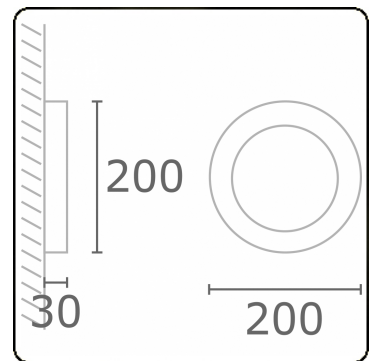

Photometric details

CIE Fluxcode	12 35 66 50 100

This luminaire contains built-in LED lamps.

LED

The lamps cannot be changed in the luminaire.

MULTILINE®

35.16015-9906

874/2012