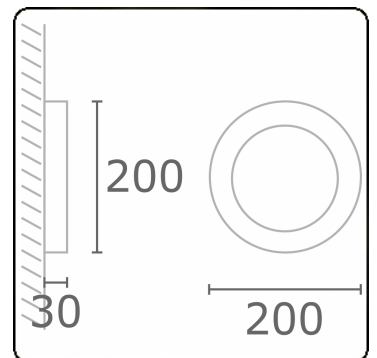

Annoo 3.1
35.16015-9905

Fixture details

Mounting	Wall
Light emission	Diffus
Fitting cover	satin diffusor
Protection rate	IP 65
Housing	Aluminium
Finish	RAL 9011 graphite black textured
Certificates	CE, ISO 9001

Electric details

Protection class	I
Supply	230V

Lamp details

Lamptype	LED 3000K
Wattage	10W
Luminaire power	10W
Luminaire luminous flux	460
Number	1
Lifetime LED module	L80/B10 = 50000h
Color tolerance	MacAdam 3
CRI	80

Photometric details

CIE Fluxcode	12 35 66 50 100
--------------	-----------------

ENERGY

Verkrijgbaar op aanvraag.

Disponible sur demande.

Available on request.

Auf Anfrage.

WXYZ
kWh/1000h