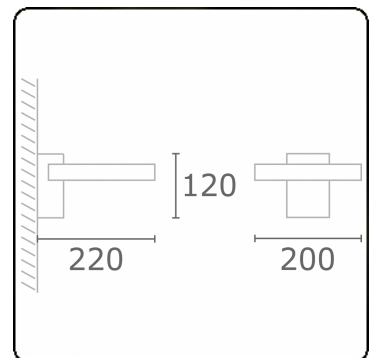

Photometric details

CIE Fluxcode	12 35 66 50 100

This luminaire contains built-in LED lamps.

LED

The lamps cannot be changed in the luminaire.

MULTILINE®

35.16005-9906

874/2012