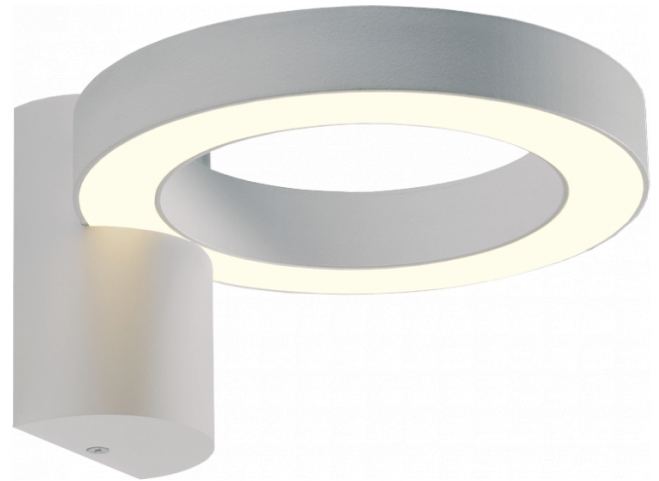

Annoo 1.1
35.16005-9905

Fixture details

Mounting	Wall
Light emission	Diffus
Fitting cover	satin diffusor
Protection rate	IP 65
Housing	Aluminium
Finish	RAL 9011 graphite black textured
Certificates	CE, ISO 9001

Electric details

Protection class	I
Supply	230V

Lamp details

Lamptype	LED 3000K
Wattage	10W
Luminaire power	10W
Luminaire luminous flux	460
Number	1
Lifetime LED module	L80/B10 = 50000h
Color tolerance	MacAdam 3
CRI	80