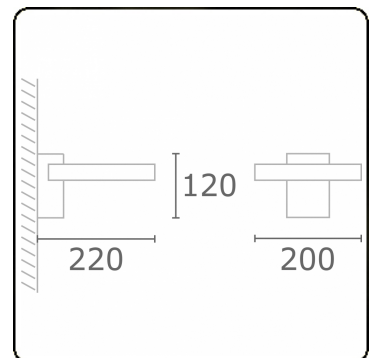

Photometric details

CIE Fluxcode	12 35 66 50 100

ENERGY

Verrijgbaar op aanvraag.

Disponible sur demande.

Available on request.

Auf Anfrage.

WXYZ
kWh/1000h

MULTILINE®

2019/2015